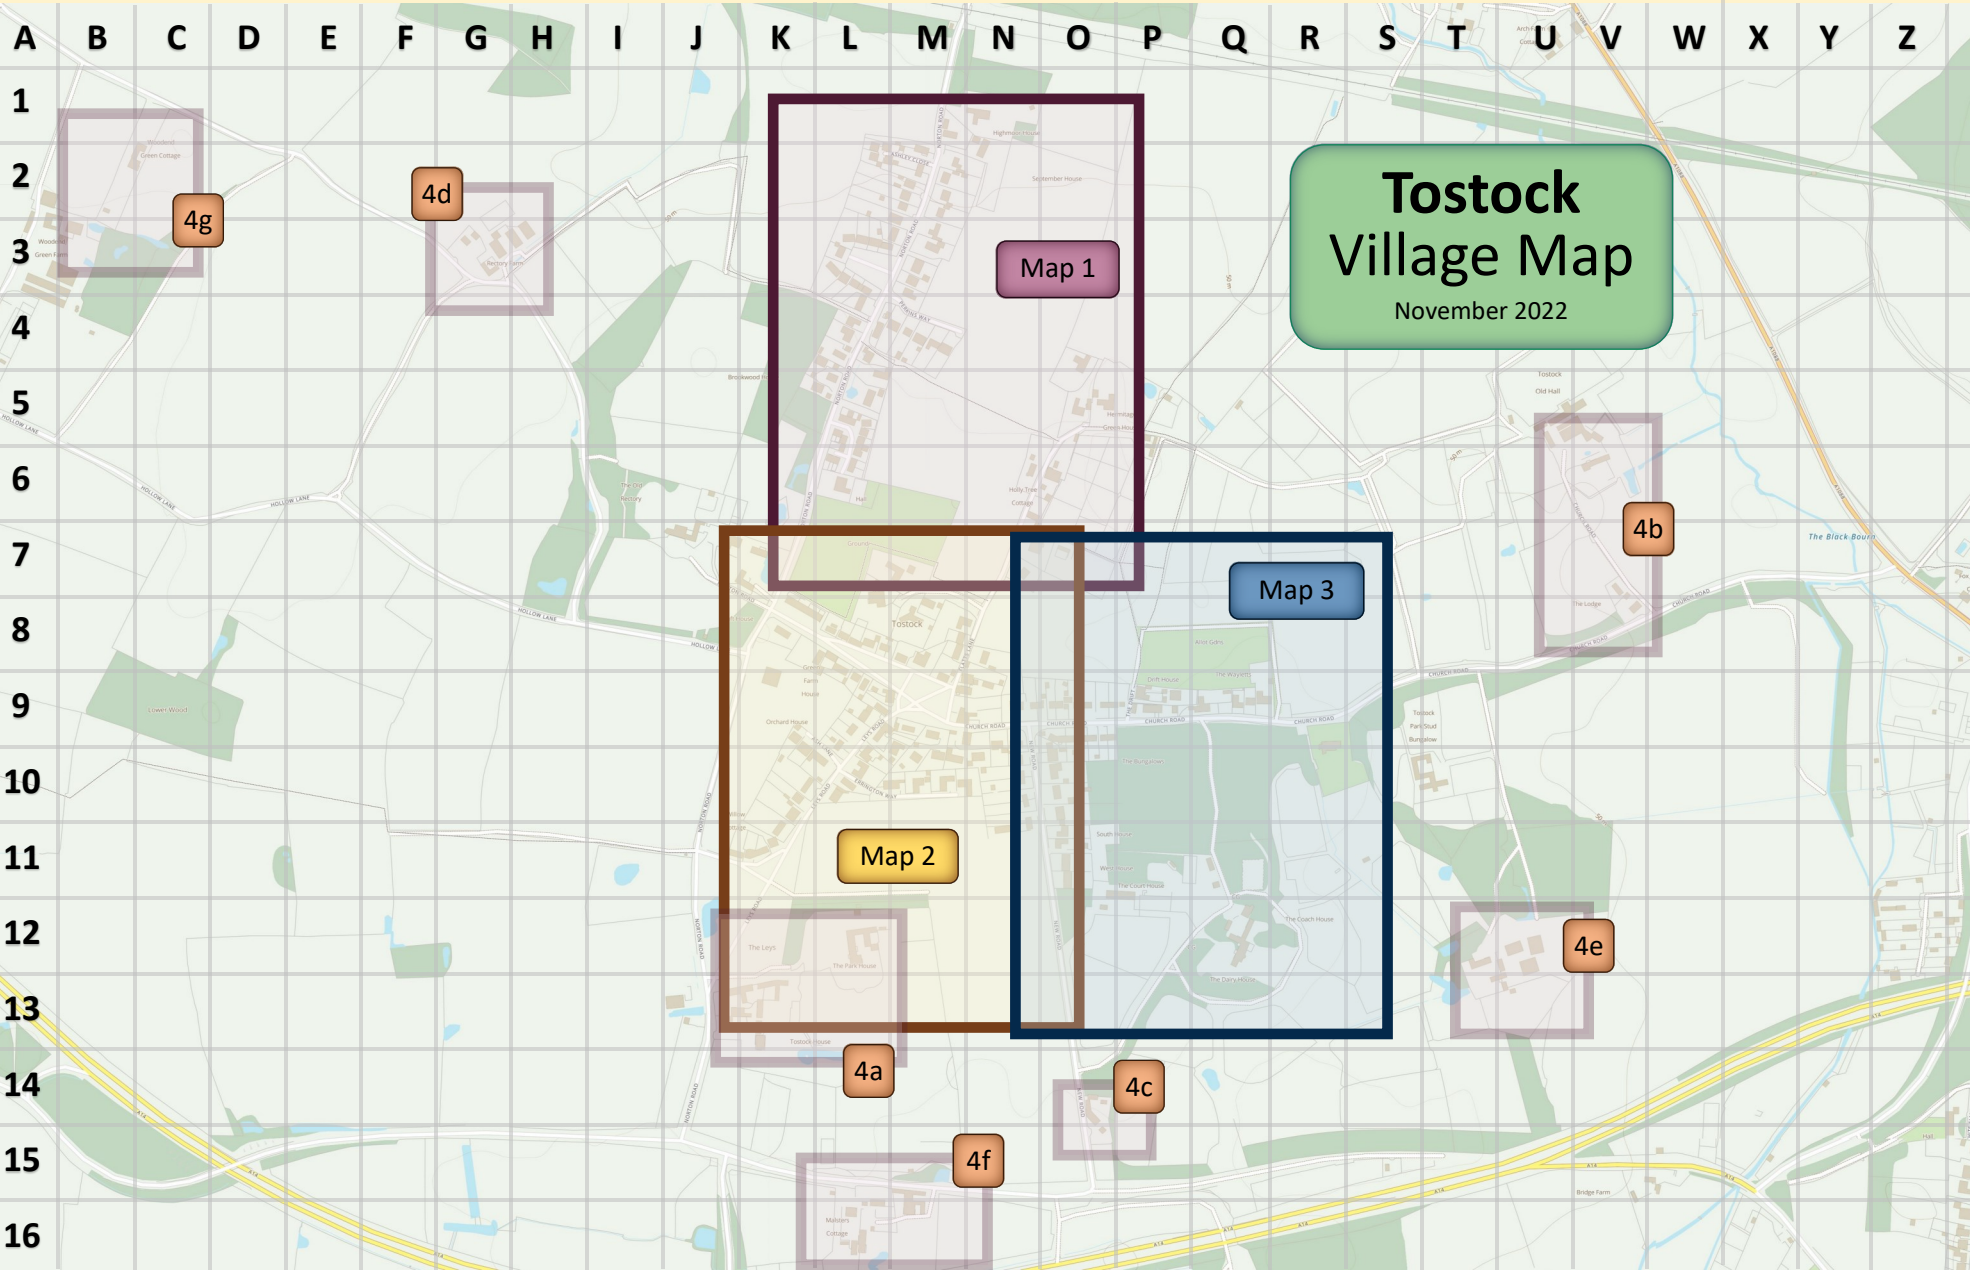

A B C D E F G H I J K L M N O P Q R S T U V W X Y Z

1
2
3
4
5
6
7
8
9
10
11
12
13
14
15
16

Tostock Village Map

November 2022

Map 1

Map 3

Map 2

4g

4d

4b

4e

4a

4c

4f

Map 1

1	Oakwood	N1
2	Highmore House	M1
3	September House	N2
4	1 Norton Road	M2
5	2 Norton Road	M2
6	4 Ashley Close	M2
7	3 Ashley Close	M2
8	2 Ashley Close	M2
9	1 Ashley Close	M2
10	3 Norton Road	M2
11	4 Norton Road	M2
12	Gidanmu	M2
13	Cruachan	M2
14	The Dhiewings	M2
15	Beechfield Lodge	M2
16	Hillcrest	M2
17	Patterdale	M2
18	Patterdale	M2
19	Little Orchard	M2
20	Ardentallen	M3
21	Avonlake	M3
22	Pynnor	M3
23	Westridge	M3
24	Trenance	M3
25	Glentor	M3
26	Ailsa Craig	L3

27	Kismet	L3
28	Domino	L3
29	Cornerways	L3
30	Rosedene	L3
31	Fermain	L3
32	Little Carth	L3
33	High View	L3
34	Demdyke	L3
35	The Cherries	L4
36	Wayside	L4
37	Surreydene	M4
38	The Hawthawns	M4
39	Sherris	M4
40	4 Perkins Way	M4
41	Bosmere	M4
42	Autumn House	L4
43	Woodside	L4
44	Ferndale	L4
45	Bramble Croft	L4
46	Strawberry Cottage	L5
47	Brookwood House	L5
48	Melanda	L4
49	Pine Acre	L5
50	Toraston	L5
51	1 Pamment Close	L5
52	2 Pamment Close	L5

Map 4

230	The Park House	L12
231	Park Farm Barn	J13
232	Leys Barn	K13
233	Park House Barn	K13
234	Tostock House	L12
240	Tostock Old Hall	V6
241	White Lodge	V7
242	The Lodge	V8
250	The Granary	O14
255	1 Place Farm	T12
256	2 Place Farm	T12
260	Rectory Farm	G3
270	Ticehurst Yards	M16
271	Ticehurst Farm	L16
272	Maltsters	L16
280	Woodend Green Cottage	C2
281	Woodend Green Farm	B2